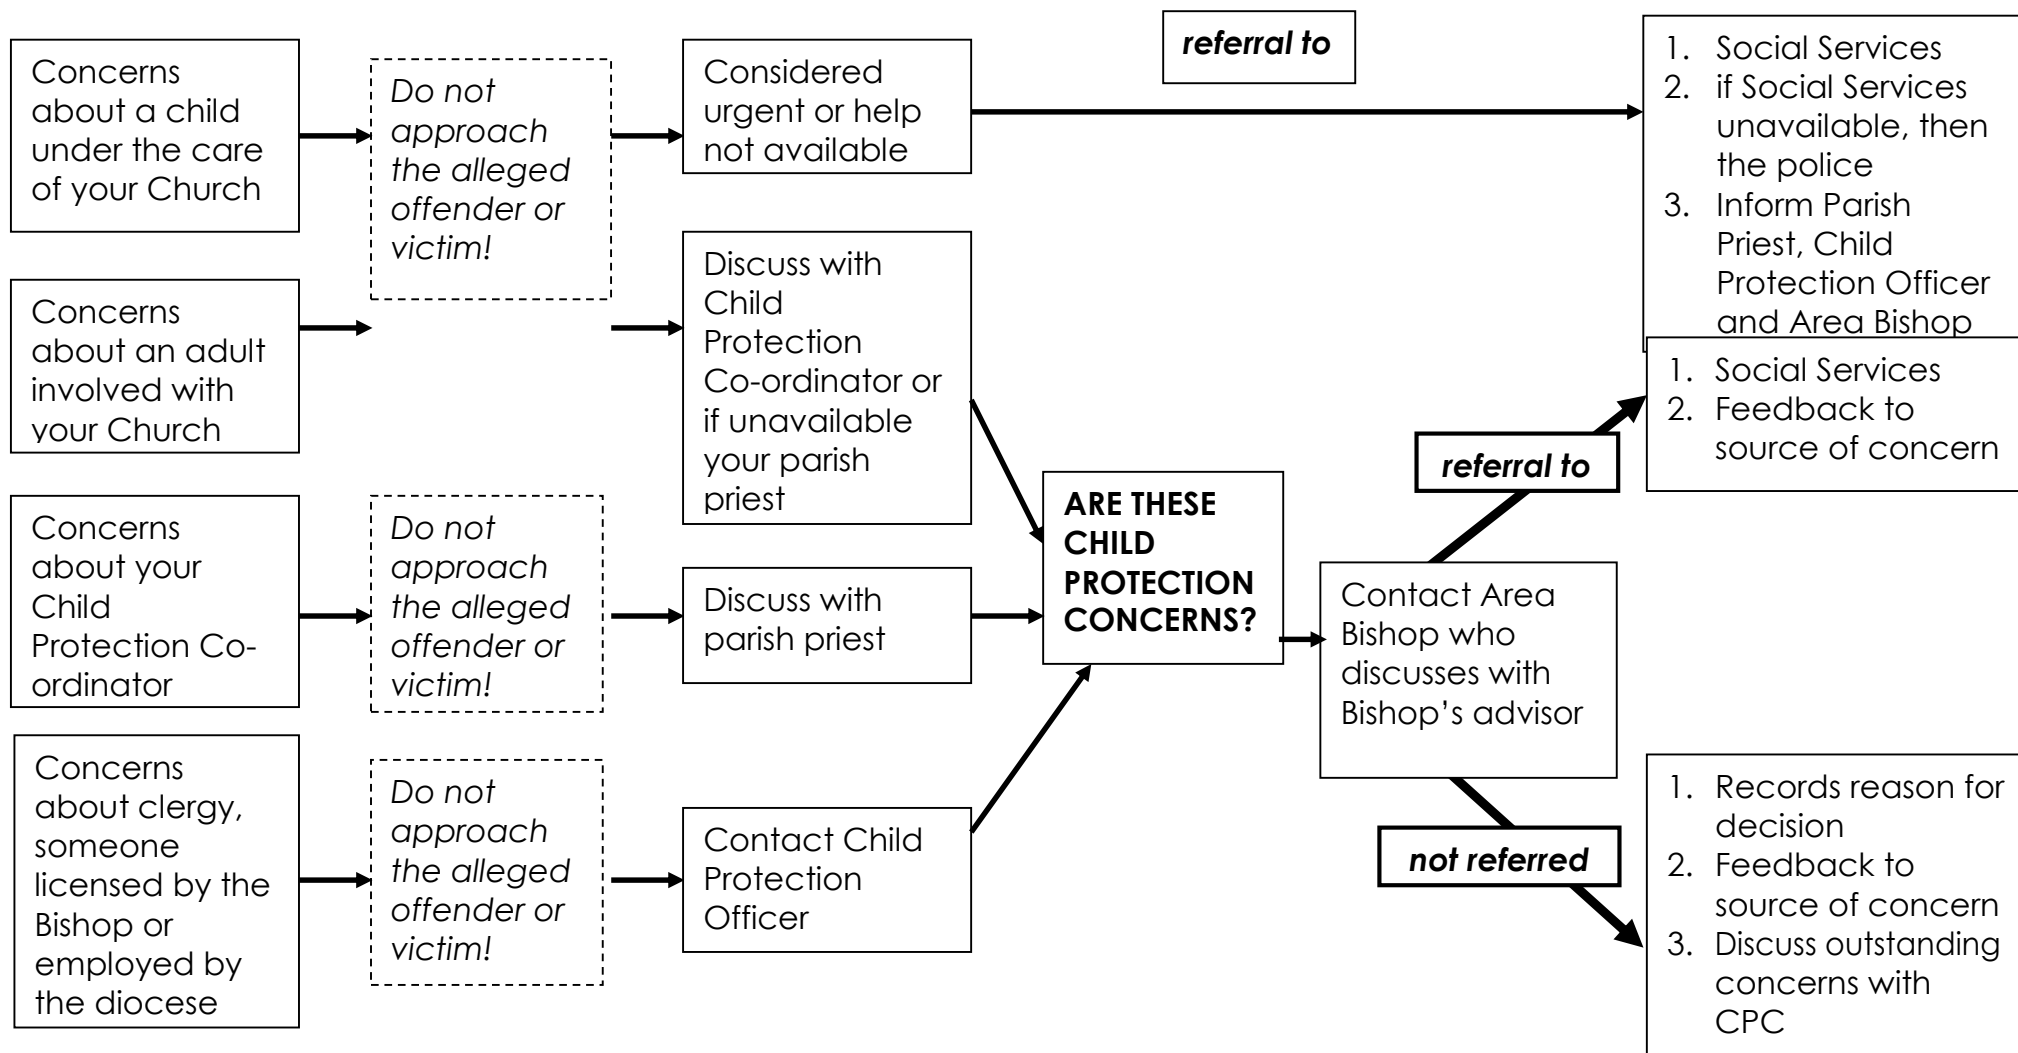

# HOW TO ACT IF THERE IS A CHILD PROTECTION ISSUE IN YOUR CHURCH

Child Protection Co-ordinator  
 Parish Priest  
 Diocesan Child Protection Officer  
 Nearest Social Service office  
 Nearest police station  
 Area Bishop,